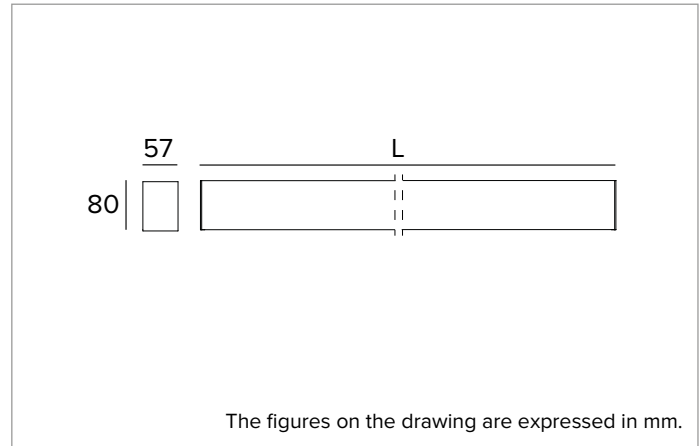

T030BX840ELPW | LOGICO EASY Stand Alone 57 - UGR16

Linear stand alone LED fixture for ceiling mounted or suspension installation. Emergency version

		4000K	H(m)	D1(m)	D2(m)	E _{max} (lx)
		Ra80	75°	59°		
Fixture Power	72W	1	1.54	1.14	2833	
Source Flux	9170lm	2	3.08	2.28	708	
Fixture Flux	9171lm	3	4.62	3.41	315	
Efficacy	127lm/W	4	6.16	4.55	177	
6000770	I _{max} =358cd/klm	I _{max}	3281cd	5	7.71	5.69 113