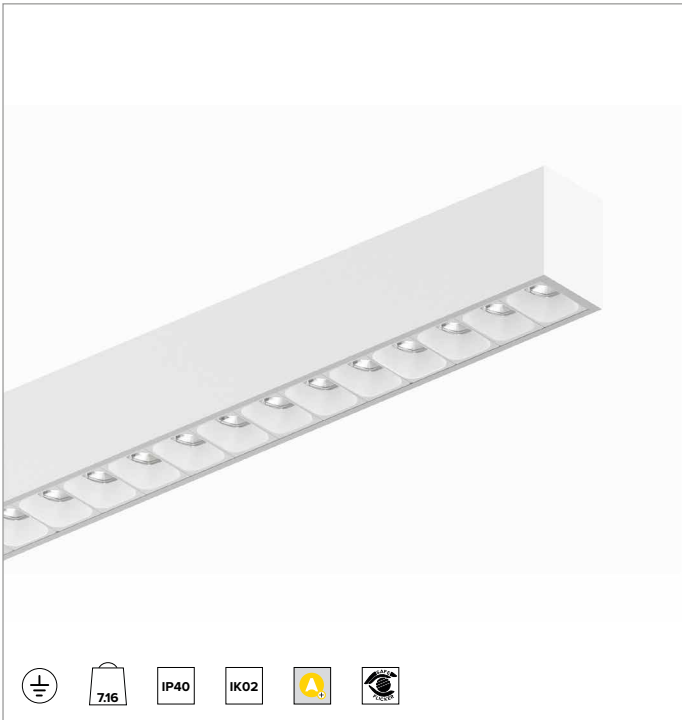

T030BX840ELPW | LOGICO EASY Stand Alone 57 - UGR16

Linear stand alone LED fixture for ceiling mounted or suspension installation. Emergency version

		4000K	H(m)	D1(m)	D2(m)	E _{max} (lx)
		Ra80	75°	59°		
Fixture Power	72W	1	1.54	1.14	2833	
Source Flux	9170lm	2	3.08	2.28	708	
Fixture Flux	9171lm	3	4.62	3.41	315	
Efficacy	127lm/W	4	6.16	4.55	177	
6000770	I _{max} =358cd/klm	I _{max}	3281cd	5	7.71	5.69 113

CCT nominal: 4000K

Lifetime (L80/B10): 100000h tq +25°C

ILLUMINOTECHNICAL CHARACTERISTICS

Direct/indirect emission. Controlled light. UGR16 Optics: optical system made of lenses with differentiated facets for optimizing the direction of the luminous flux and cellular optics in white anti-glare polycarbonate (UGR<16 and L65<1500 cd/m² EN-12464-1).

MECHANICAL CHARACTERISTICS

Painted extruded aluminium body with 57mm section and polycarbonate end caps. Upper closing screen in translucent polycarbonate.

Colour and finish: White

Dimensions: L=2352mm

Weight: 7.16Kg